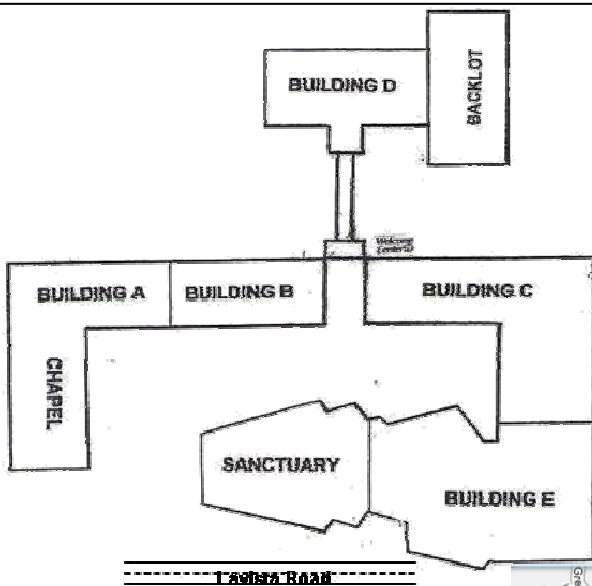

Sunday School

**Adults** - 10:15 am - 11:15 am (E-building)

An adult schedule can be found online

<http://www.briarlakechurch.org/353331.ihmtl>

**Students** - 10:15 am - 11:15 am; D-building

**Children (babies - 5<sup>th</sup> grade)**

Come to the check-in station in the Animal Kingdom hallway (downstairs in C building) where all children are checked in.

- **Babies-K: childcare available**  
 9:00 am - 12:30 pm
- **1-5 grades - 10:15 - 11:15 am**